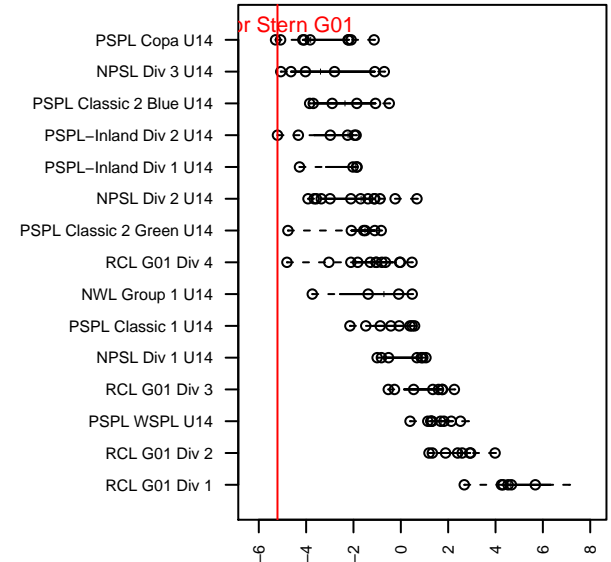

Valor Stern G01

Valor FC
 Spokane, WA
 G01 total strength=602
 attack=0.7 defense=0.36
 fall league = PSPL–Inland Div 2 U14
 spr league = Spr PSPL–Inland Div 2 U14

alt names used:
 Sabers U13 Gallagher
 Sabers U13 Gallagher
 Spokane Sabers FC G01 Stern
 Sabers U13 Gallagher
 Spokane Sabers FC G01 Stern
 Valor Stern G01

Venues played:
 2015 PSPL–Inland Div 2 U14
 2015 Spr PSPL–Inland Div 2 U14

**attack and defense variance (black dot)
relative to other teams
and top 10 in region**

**attack and defense rating
relative to others at age
and all opponents in last 13 months**